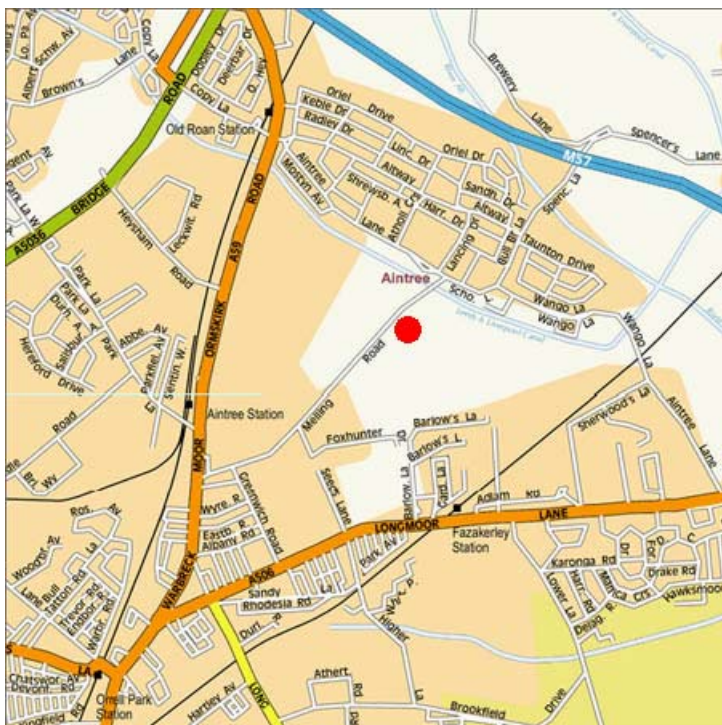

Directions and Accommodation Information

Aintree Race Circuit

Aintree Circuit
Melling Road
Aintree
Liverpool
L9 0LQ

Location / Directions:

From the M57/M58/A59 junction:
Follow the A59 South towards Liverpool for 0.5 miles turning left onto the B5184 Aintree Lane, and follow direction signs for Aintree Golf Centre.

Local Accommodation:

Travel Inn (Aintree)
Ormskirk Road
0151 530 3700

Thorn Trees Farm
Aughton Green
01695 422109